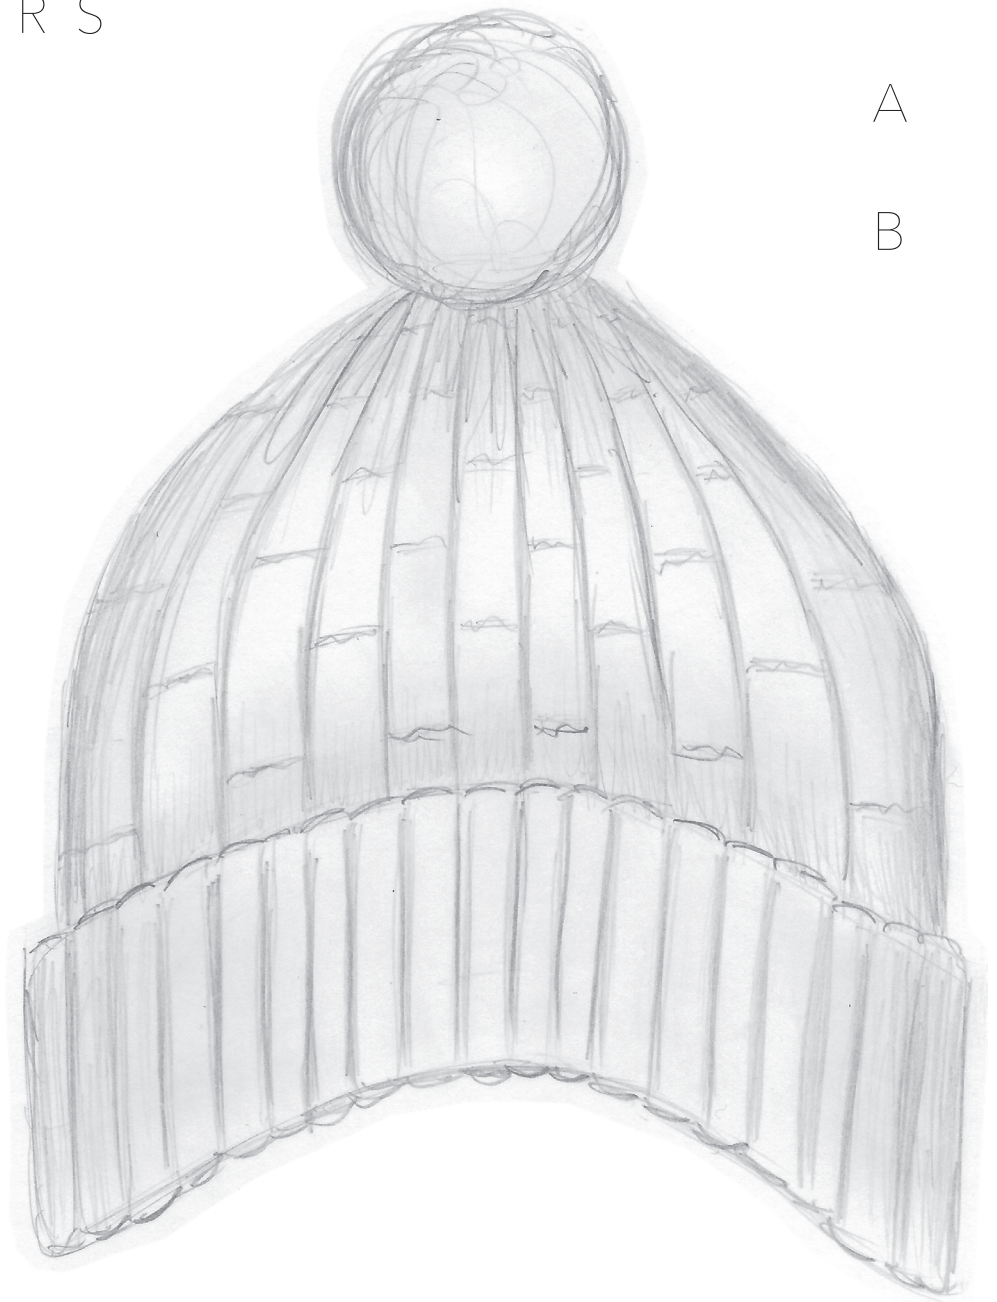

my LONDON

COLEMAN STREET
WRAP

4 COLOURS

A
B
C
D

georgia farrell design Δ

my LONDON
THE CITY SHAWL

A

B

A

B

C

D

2 COLOURS

4 COLOURS

georgia farrell design Δ

my LONDON

EC3 SHAWL

A
B
C

3 COLOURS

georgia farrell design Δ

my LONDON

LIVERPOOL STREET HAT

2 COLOURS

A
B

georgia farrell design Δ