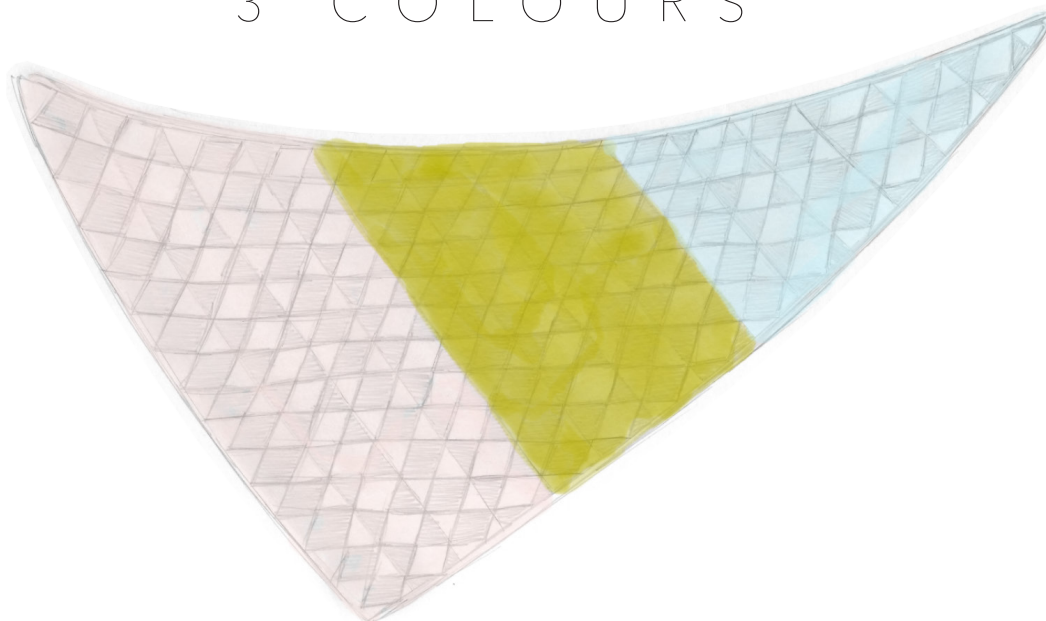

my LONDON

COLEMAN STREET
WRAP

4 COLOURS

A
B
C
D

georgia farrell design Δ

my LONDON
THE CITY SHAWL

A

B

A

B

C

D

2 COLOURS

4 COLOURS

georgia farrell design Δ

my LONDON

EC3 SHAWL

A
B
C

3 COLOURS

georgia farrell design Δ

my LONDON

LIVERPOOL STREET HAT

2 COLOURS

A
B