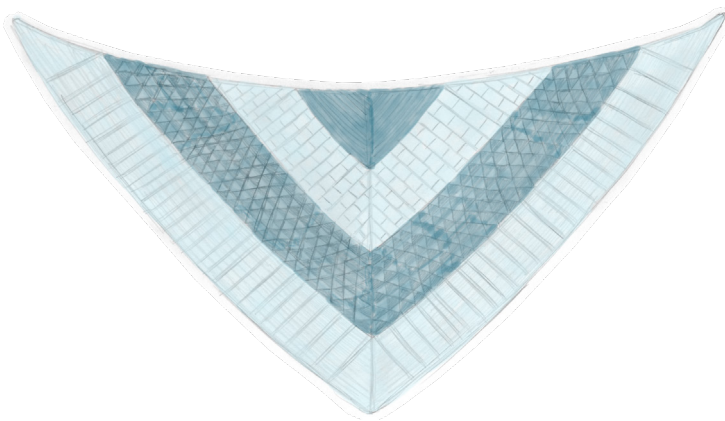

my LONDON

COLEMAN STREET
WRAP

4 COLOURS

A
B
C
D

georgia farrell design Δ

my LONDON
THE CITY SHAWL

A

B

A

B

C

D

2 COLOURS

4 COLOURS

georgia farrell design Δ

my LONDON

EC3 SHAWL

A
B
C

3 COLOURS

georgia farrell design Δ

my LONDON

LIVERPOOL STREET HAT

2 COLOURS

A
B

georgia farrell design Δ